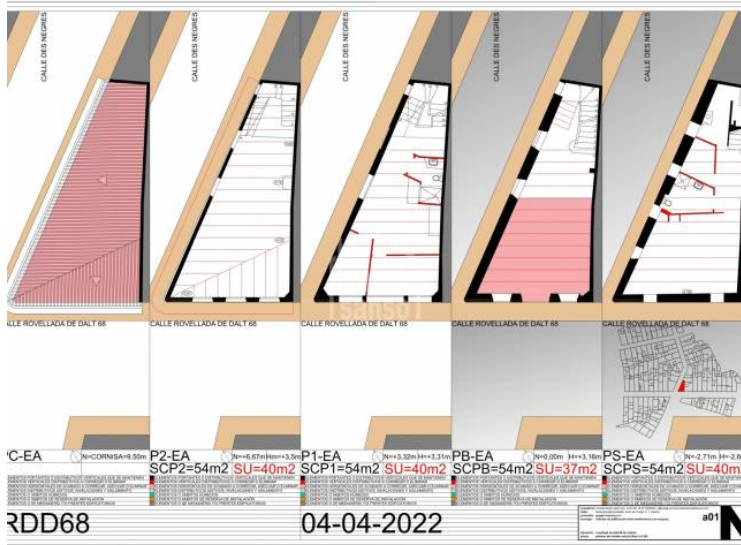

bonninsanso
AGENCIA INMOBILIARIA DESDE 1988
ESTATE AGENTS | AGENCIA IMMOBILIARE | AGENCE IMMOBILIÈRE | IMMOBILIENAGENTUR

🇪🇸 **Disponemos de más fotografías de la propiedad. Contáctenos para más información.**
🇬🇧 **We have more photographs of this property. Please contact us for more information.**
🇫🇷 **Nous avons plus de photos de cette propriété. Contactez nous pour plus d'informations.**

NUESTRAS OFICINAS:
MAHÓN Carrer Nou, 14-16 (+34) 971 35 04 05
CIUTADELLA Avda. Conqueridor, 72 (+34) 971 48 22 00
MERCADAL Avda. Via Ronda, 6 (+34) 971 154 168
SANT LLUÍS Avda. De Sa Pau, 65 (+34) 971 150 083
CALA MILLOR Avda. Son Bon Temps, 4 (+34) 971 587 597

The information shown is provided by third parties for information only and are assumed correct. The data are subject to errors, price changes and withdrawal without notice.