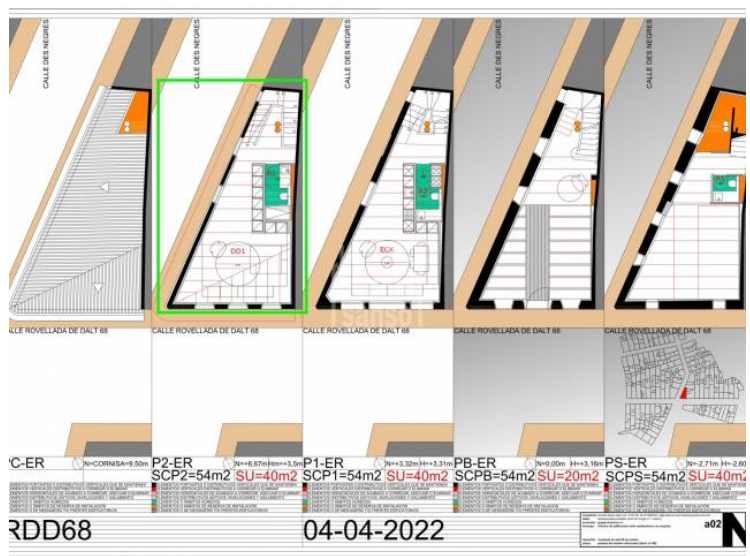

The information shown is provided by third parties for information only and are assumed correct.
The data are subject to errors, price changes and withdrawal without notice.